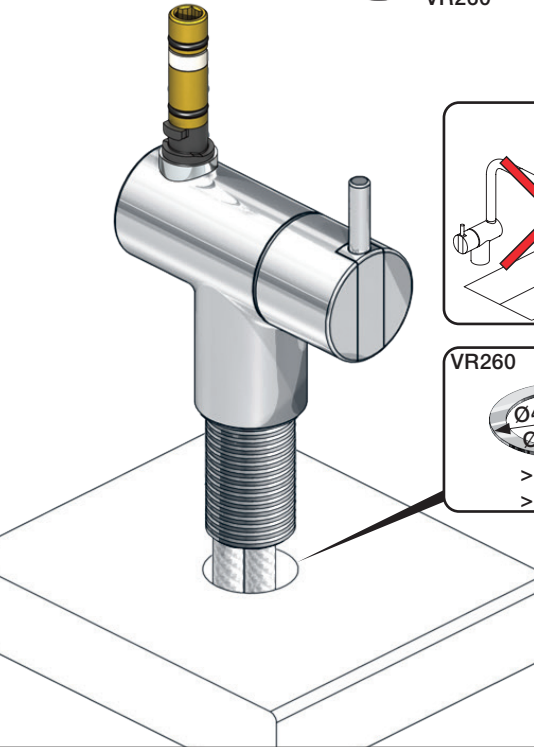

VOLA KV1

Fitting instruction
Montageanleitung
Monteringsvejledning
Monteringsvægledning
Montage hanleiding
Manuel de montage

04/00203
04/00206

www.vola.com
mnt_KV1_V3_40998778
14-01-2025

A

Col. 02, 04, 05, 06, 08, 09,
12, 14, 15, 16, 17, 18,
19, 20, 21, 25, 27,
60, 62, 63, 65, 66

B

Col. 40, 61, 64, 70

Data, 3 Bar /43.5 Psi:

	l/min.	Gal/min.
KV1:	9,0	2.4
KV1US:	4,5	1.2

Max. 65°C, 150°F

1

3