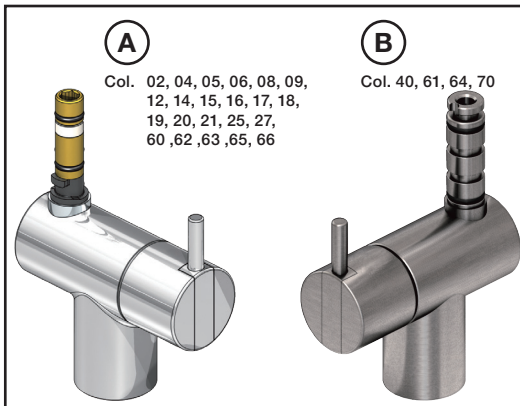

VOLA KV1

Fitting instruction
 Montageanleitung
 Monteringsvejledning
 Monteringsvægledning
 Montage hanleiding
 Manuel de montage

04/00203
 04/00206

www.vola.com
 mnt_KV1_V3_40998778
 14-01-2025

A

Col. 02, 04, 05, 06, 08, 09,
 12, 14, 15, 16, 17, 18,
 19, 20, 21, 25, 27,
 60, 62, 63, 65, 66

5

KV1L/KV1M

Operation
Bedienung
Betjening

Bruk
Bediening
Fonctionnement

Colour: 02, 04, 05, 06, 08, 09, 12, 14, 15, 16, 17,
18, 19, 20, 21, 25, 27, 60, 62, 63, 65, 66

- NR.10/L/M: VR20, VR22, VR273/L/M, VR294, VR295
 VR17L4K: VR15P, VR16L4, VR17L (US Standard)
 VR17L5K: VR15P, VR16L5, VR17L
 VR17L9K: VR15P, VR16L9, VR17L
 VR17LSK: VR15P, VR16LS, VR17L
 VR30: VR15P, VR16L9, VR17L, VR29, 4xVR31, VR35, VR1902 (F40) (and KV1 from 1972 - 1996)
 VR132: VR15P, VR16L9, VR17L, 2xVR31, 2xVR558, VR1902 (2013 - 06. 2016)
 VR133: VR15P, VR16L9, VR17L, VR24, 4xVR31, VR113, VR1902 (1997 - 2012)
 VR230: VR15P, VR16L9, VR17L, 2xVR118, VR229, VR235, 4xVR558, VR1902 (06-2016 -)
 VR117K: VR116, VR117, VR118, 2xVR558, VR1902
 VR277K: VR22, VR269, VR277
 VR297/L/M: VR20, VR22, VR269, VR273/L/M, VR277, VR294, VR295, VR296
 VR433: VR261, VR263, VR440, VR442, 2xVR444