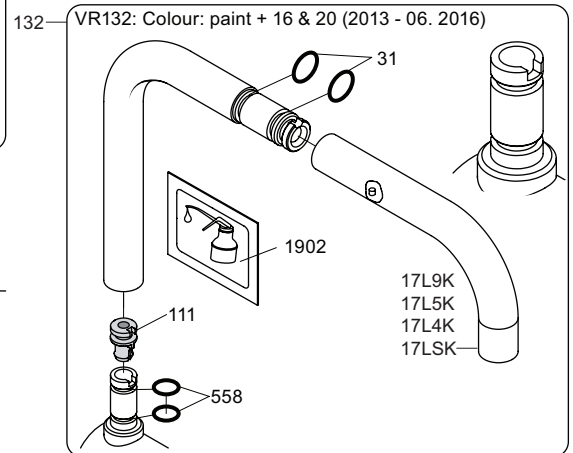

5

KV1L/KV1M

Operation
Bedienung
Betjening

Bruk
Bediening
Fonctionnement

Colour: 02, 04, 05, 06, 08, 09, 12, 14, 15, 16, 17,
18, 19, 20, 21, 25, 27, 60, 62, 63, 65, 66

- NR.10/L/M: VR20, VR22, VR273/L/M, VR294, VR295
 VR17L4K: VR15P, VR16L4, VR17L (US Standard)
 VR17L5K: VR15P, VR16L5, VR17L
 VR17L9K: VR15P, VR16L9, VR17L
 VR17LSK: VR15P, VR16LS, VR17L
 VR30: VR15P, VR16L9, VR17L, VR29, 4xVR31, VR35, VR1902 (F40) (and KV1 from 1972 - 1996)
 VR132: VR15P, VR16L9, VR17L, 2xVR31, 2xVR558, VR1902 (2013 - 06. 2016)
 VR133: VR15P, VR16L9, VR17L, VR24, 4xVR31, VR113, VR1902 (1997 - 2012)
 VR230: VR15P, VR16L9, VR17L, 2xVR118, VR229, VR235, 4xVR558, VR1902 (06-2016 -)
 VR117K: VR116, VR117, VR118, 2xVR558, VR1902
 VR277K: VR22, VR269, VR277
 VR297/L/M: VR20, VR22, VR269, VR273/L/M, VR277, VR294, VR295, VR296
 VR433: VR261, VR263, VR440, VR442, 2xVR444