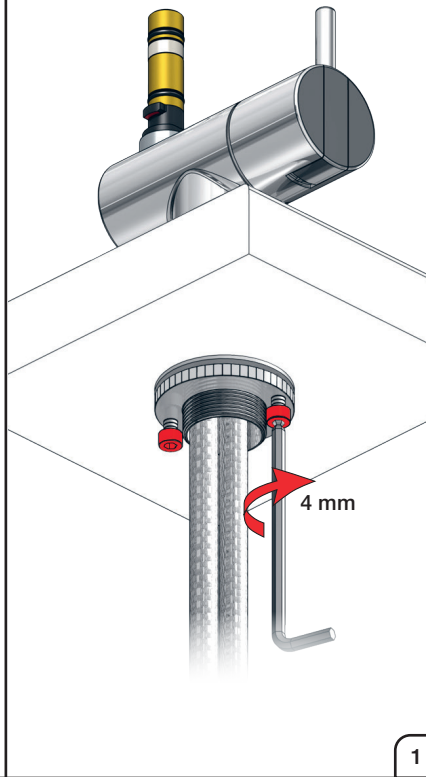

VOLA KV1

Fitting instruction
Montageanleitung
Monteringsvejledning
Monteringsvægledning
Montage hanleiding
Manuel de montage

04/00203
04/00206

www.vola.com
mnt_KV1_V3_40998778
14-01-2025

A

Col. 02, 04, 05, 06, 08, 09,
12, 14, 15, 16, 17, 18,
19, 20, 21, 25, 27,
60, 62, 63, 65, 66

B

Col. 40, 61, 64, 70

Data, 3 Bar /43.5 Psi:

	l/min.	Gal/min.
KV1:	9,0	2.4
KV1US:	4,5	1.2

Max. 65°C, 150°F

1

3