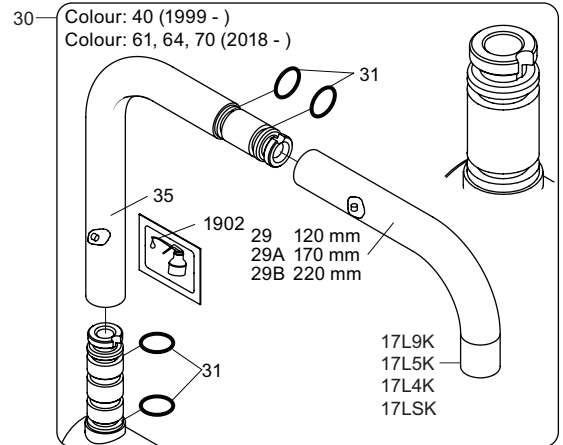

5

KV1L/KV1M

Operation
Bedienung
Betjening

Bruk
Bediening
Fonctionnement

Colour: 02, 04, 05, 06, 08, 09, 12, 14, 15, 16, 17,
18, 19, 20, 21, 25, 27, 60, 62, 63, 65, 66

- NR.10/L/M: VR20, VR22, VR273/L/M, VR294, VR295
 VR17L4K: VR15P, VR16L4, VR17L (US Standard)
 VR17L5K: VR15P, VR16L5, VR17L
 VR17L9K: VR15P, VR16L9, VR17L
 VR17LSK: VR15P, VR16LS, VR17L
 VR30: VR15P, VR16L9, VR17L, VR29, 4xVR31, VR35, VR1902 (F40) (and KV1 from 1972 - 1996)
 VR132: VR15P, VR16L9, VR17L, 2xVR31, 2xVR558, VR1902 (2013 - 06. 2016)
 VR133: VR15P, VR16L9, VR17L, VR24, 4xVR31, VR113, VR1902 (1997 - 2012)
 VR230: VR15P, VR16L9, VR17L, 2xVR118, VR229, VR235, 4xVR558, VR1902 (06-2016 -)
 VR117K: VR116, VR117, VR118, 2xVR558, VR1902
 VR277K: VR22, VR269, VR277
 VR297/L/M: VR20, VR22, VR269, VR273/L/M, VR277, VR294, VR295, VR296
 VR433: VR261, VR263, VR440, VR442, 2xVR444