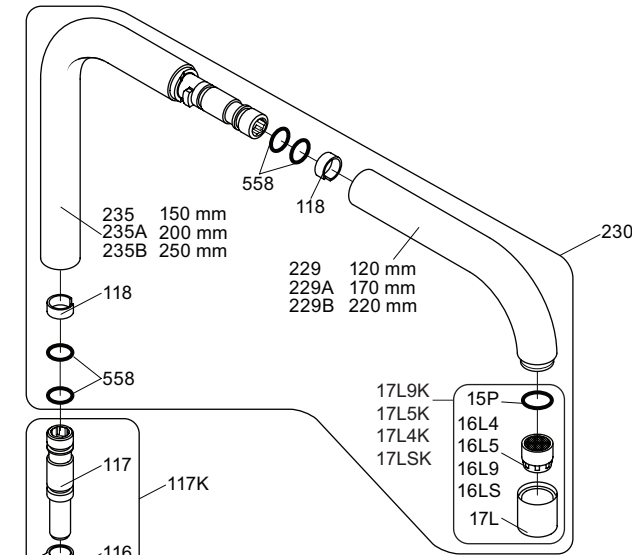

B

Col. 40, 61, 64, 70

Data, 3 Bar /43.5 Psi:

	l/min.	Gal/min.
KV1:	9,0	2.4
KV1US:	4,5	1.2

Max. 65°C, 150°F

1

3

4

5

KV1L/KV1M

Operation
Bedienung
Betjening

Bruk
Bediening
Fonctionnement

Colour: 02, 04, 05, 06, 08, 09, 12, 14, 15, 16, 17,
18, 19, 20, 21, 25, 27, 60, 62, 63, 65, 66

- NR.10/L/M: VR20, VR22, VR273/L/M, VR294, VR295
 VR17L4K: VR15P, VR16L4, VR17L (US Standard)
 VR17L5K: VR15P, VR16L5, VR17L
 VR17L9K: VR15P, VR16L9, VR17L
 VR17LSK: VR15P, VR16LS, VR17L
 VR30: VR15P, VR16L9, VR17L, VR29, 4xVR31, VR35, VR1902 (F40) (and KV1 from 1972 - 1996)
 VR132: VR15P, VR16L9, VR17L, 2xVR31, 2xVR558, VR1902 (2013 - 06. 2016)
 VR133: VR15P, VR16L9, VR17L, VR24, 4xVR31, VR113, VR1902 (1997 - 2012)
 VR230: VR15P, VR16L9, VR17L, 2xVR118, VR229, VR235, 4xVR558, VR1902 (06-2016 -)
 VR117K: VR116, VR117, VR118, 2xVR558, VR1902
 VR277K: VR22, VR269, VR277
 VR297/L/M: VR20, VR22, VR269, VR273/L/M, VR277, VR294, VR295, VR296
 VR433: VR261, VR263, VR440, VR442, 2xVR444