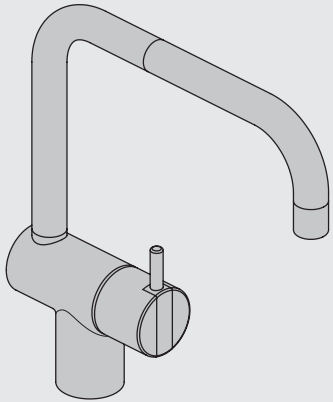

VOLA KV1

Fitting instruction
 Montageanleitung
 Monteringsvejledning
 Monteringsvægledning
 Montage hanleiding
 Manuel de montage

04/00203
 04/00206

www.vola.com
 mnt_KV1_V3_40998778
 14-01-2025

A

Col. 02, 04, 05, 06, 08, 09,
 12, 14, 15, 16, 17, 18,
 19, 20, 21, 25, 27,
 60, 62, 63, 65, 66

5

KV1L/KV1M

Operation
Bedienung
Betjening

Bruk
Bediening
Fonctionnement

Colour: 02, 04, 05, 06, 08, 09, 12, 14, 15, 16, 17,
18, 19, 20, 21, 25, 27, 60, 62, 63, 65, 66

- NR.10/L/M: VR20, VR22, VR273/L/M, VR294, VR295
 VR17L4K: VR15P, VR16L4, VR17L (US Standard)
 VR17L5K: VR15P, VR16L5, VR17L
 VR17L9K: VR15P, VR16L9, VR17L
 VR17LSK: VR15P, VR16LS, VR17L
 VR30: VR15P, VR16L9, VR17L, VR29, 4xVR31, VR35, VR1902 (F40) (and KV1 from 1972 - 1996)
 VR132: VR15P, VR16L9, VR17L, 2xVR31, 2xVR558, VR1902 (2013 - 06. 2016)
 VR133: VR15P, VR16L9, VR17L, VR24, 4xVR31, VR113, VR1902 (1997 - 2012)
 VR230: VR15P, VR16L9, VR17L, 2xVR118, VR229, VR235, 4xVR558, VR1902 (06-2016 -)
 VR117K: VR116, VR117, VR118, 2xVR558, VR1902
 VR277K: VR22, VR269, VR277
 VR297/L/M: VR20, VR22, VR269, VR273/L/M, VR277, VR294, VR295, VR296
 VR433: VR261, VR263, VR440, VR442, 2xVR444