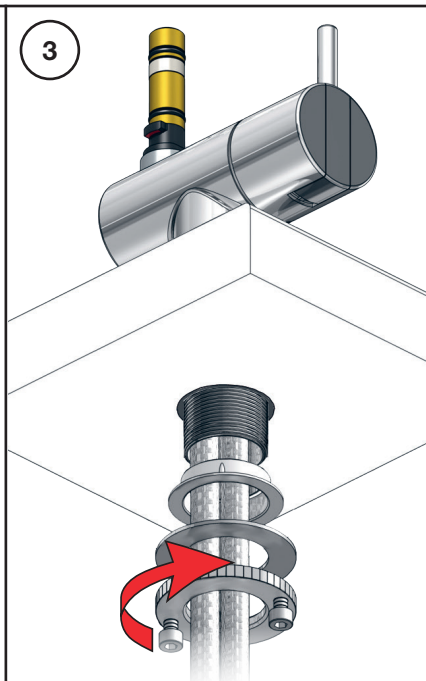

VOLA KV1

Fitting instruction
Montageanleitung
Monteringsvejledning
Monteringsvægledning
Montage hanleiding
Manuel de montage

04/00203
04/00206

www.vola.com
mnt_KV1_V3_40998778
14-01-2025

A

Col. 02, 04, 05, 06, 08, 09,
12, 14, 15, 16, 17, 18,
19, 20, 21, 25, 27,
60, 62, 63, 65, 66

B

Col. 40, 61, 64, 70

Data, 3 Bar /43.5 Psi:

	l/min.	Gal/min.
KV1:	9,0	2.4
KV1US:	4,5	1.2

Max. 65°C, 150°F

1

3