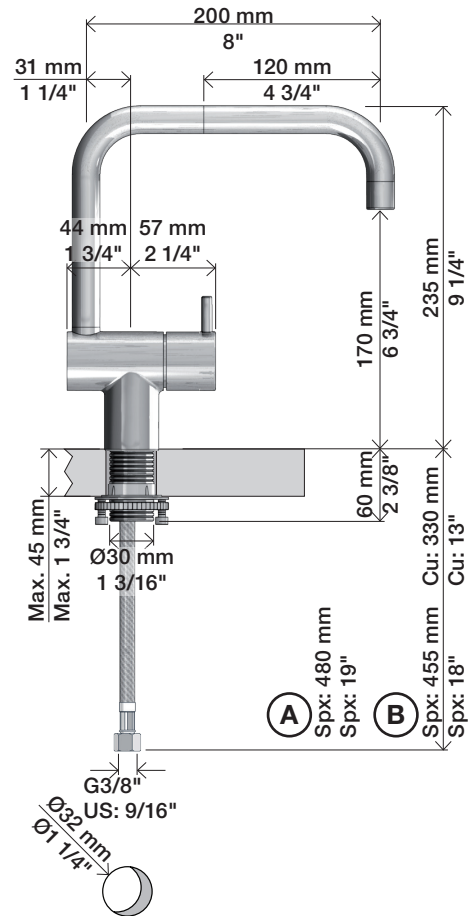

VOLA KV1

Fitting instruction
 Montageanleitung
 Monteringsvejledning
 Monteringsvægledning
 Montage hanleiding
 Manuel de montage

04/00203
 04/00206

www.vola.com
 mnt_KV1_V3_40998778
 14-01-2025

A

Col. 02, 04, 05, 06, 08, 09,
 12, 14, 15, 16, 17, 18,
 19, 20, 21, 25, 27,
 60, 62, 63, 65, 66

B

Col. 40, 61, 64, 70

Data, 3 Bar /43.5 Psi:

	l/min.	Gal/min.
KV1:	9,0	2.4
KV1US:	4,5	1.2

Max. 65°C, 150°F

1

3

4

5

KV1L/KV1M

Operation
Bedienung
Betjening

Bruk
Bediening
Fonctionnement

Colour: 02, 04, 05, 06, 08, 09, 12, 14, 15, 16, 17,
18, 19, 20, 21, 25, 27, 60, 62, 63, 65, 66

- NR.10/L/M: VR20, VR22, VR273/L/M, VR294, VR295
 VR17L4K: VR15P, VR16L4, VR17L (US Standard)
 VR17L5K: VR15P, VR16L5, VR17L
 VR17L9K: VR15P, VR16L9, VR17L
 VR17LSK: VR15P, VR16LS, VR17L
 VR30: VR15P, VR16L9, VR17L, VR29, 4xVR31, VR35, VR1902 (F40) (and KV1 from 1972 - 1996)
 VR132: VR15P, VR16L9, VR17L, 2xVR31, 2xVR558, VR1902 (2013 - 06. 2016)
 VR133: VR15P, VR16L9, VR17L, VR24, 4xVR31, VR113, VR1902 (1997 - 2012)
 VR230: VR15P, VR16L9, VR17L, 2xVR118, VR229, VR235, 4xVR558, VR1902 (06-2016 -)
 VR117K: VR116, VR117, VR118, 2xVR558, VR1902
 VR277K: VR22, VR269, VR277
 VR297/L/M: VR20, VR22, VR269, VR273/L/M, VR277, VR294, VR295, VR296
 VR433: VR261, VR263, VR440, VR442, 2xVR444