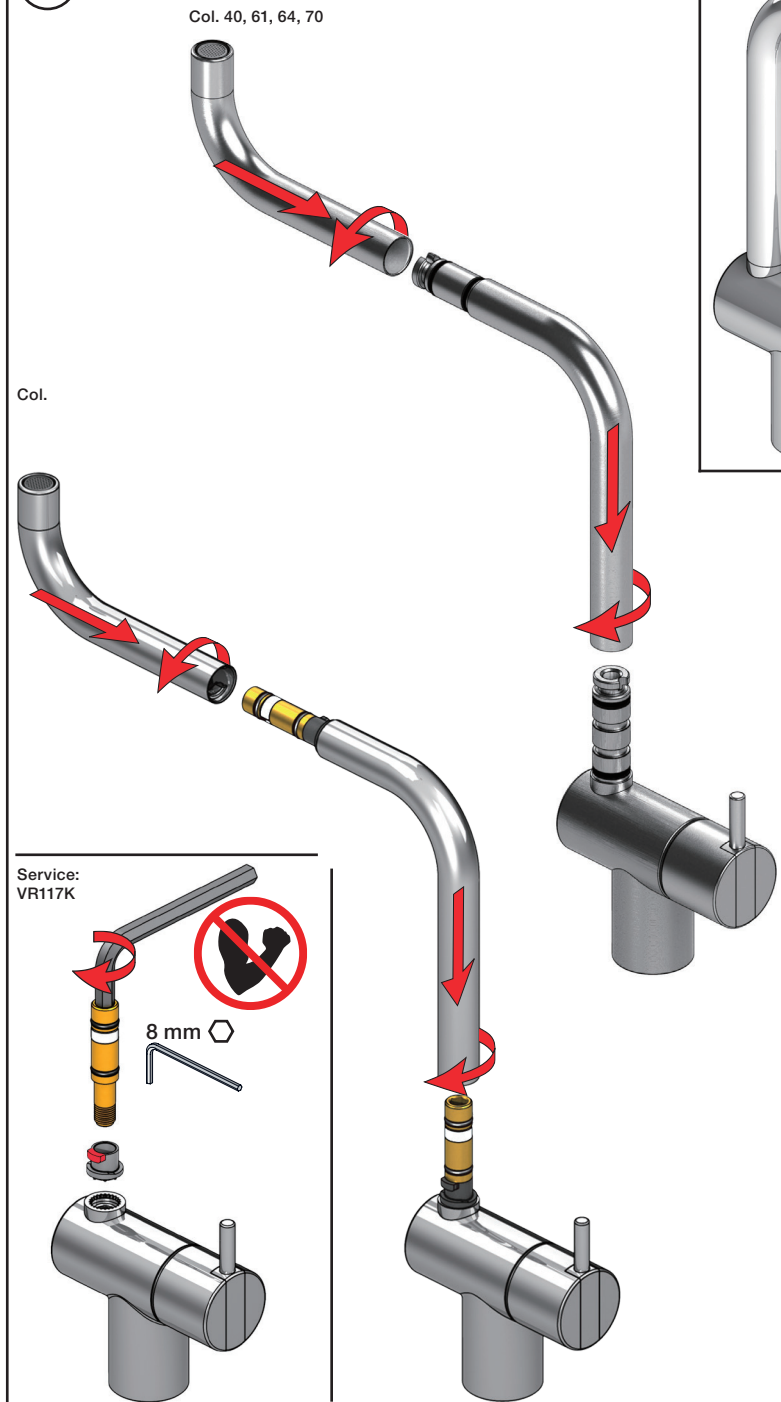

5

KV1L/KV1M

Operation
Bedienung
Betjening

Bruk
Bediening
Fonctionnement

Colour: 02, 04, 05, 06, 08, 09, 12, 14, 15, 16, 17,
18, 19, 20, 21, 25, 27, 60, 62, 63, 65, 66

- NR.10/L/M: VR20, VR22, VR273/L/M, VR294, VR295
 VR17L4K: VR15P, VR16L4, VR17L (US Standard)
 VR17L5K: VR15P, VR16L5, VR17L
 VR17L9K: VR15P, VR16L9, VR17L
 VR17LSK: VR15P, VR16LS, VR17L
 VR30: VR15P, VR16L9, VR17L, VR29, 4xVR31, VR35, VR1902 (F40) (and KV1 from 1972 - 1996)
 VR132: VR15P, VR16L9, VR17L, 2xVR31, 2xVR558, VR1902 (2013 - 06. 2016)
 VR133: VR15P, VR16L9, VR17L, VR24, 4xVR31, VR113, VR1902 (1997 - 2012)
 VR230: VR15P, VR16L9, VR17L, 2xVR118, VR229, VR235, 4xVR558, VR1902 (06-2016 -)
 VR117K: VR116, VR117, VR118, 2xVR558, VR1902
 VR277K: VR22, VR269, VR277
 VR297/L/M: VR20, VR22, VR269, VR273/L/M, VR277, VR294, VR295, VR296
 VR433: VR261, VR263, VR440, VR442, 2xVR444