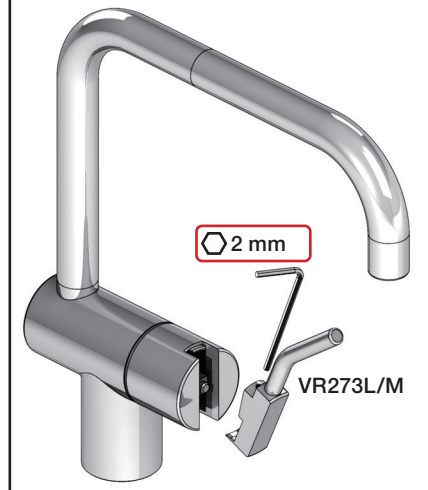

5

KV1L/KV1M

Operation
Bedienung
Betjening

Bruk
Bediening
Fonctionnement

Colour: 02, 04, 05, 06, 08, 09, 12, 14, 15, 16, 17,
18, 19, 20, 21, 25, 27, 60, 62, 63, 65, 66

- NR.10/L/M: VR20, VR22, VR273/L/M, VR294, VR295
 VR17L4K: VR15P, VR16L4, VR17L (US Standard)
 VR17L5K: VR15P, VR16L5, VR17L
 VR17L9K: VR15P, VR16L9, VR17L
 VR17LSK: VR15P, VR16LS, VR17L
 VR30: VR15P, VR16L9, VR17L, VR29, 4xVR31, VR35, VR1902 (F40) (and KV1 from 1972 - 1996)
 VR132: VR15P, VR16L9, VR17L, 2xVR31, 2xVR558, VR1902 (2013 - 06. 2016)
 VR133: VR15P, VR16L9, VR17L, VR24, 4xVR31, VR113, VR1902 (1997 - 2012)
 VR230: VR15P, VR16L9, VR17L, 2xVR118, VR229, VR235, 4xVR558, VR1902 (06-2016 -)
 VR117K: VR116, VR117, VR118, 2xVR558, VR1902
 VR277K: VR22, VR269, VR277
 VR297/L/M: VR20, VR22, VR269, VR273/L/M, VR277, VR294, VR295, VR296
 VR433: VR261, VR263, VR440, VR442, 2xVR444