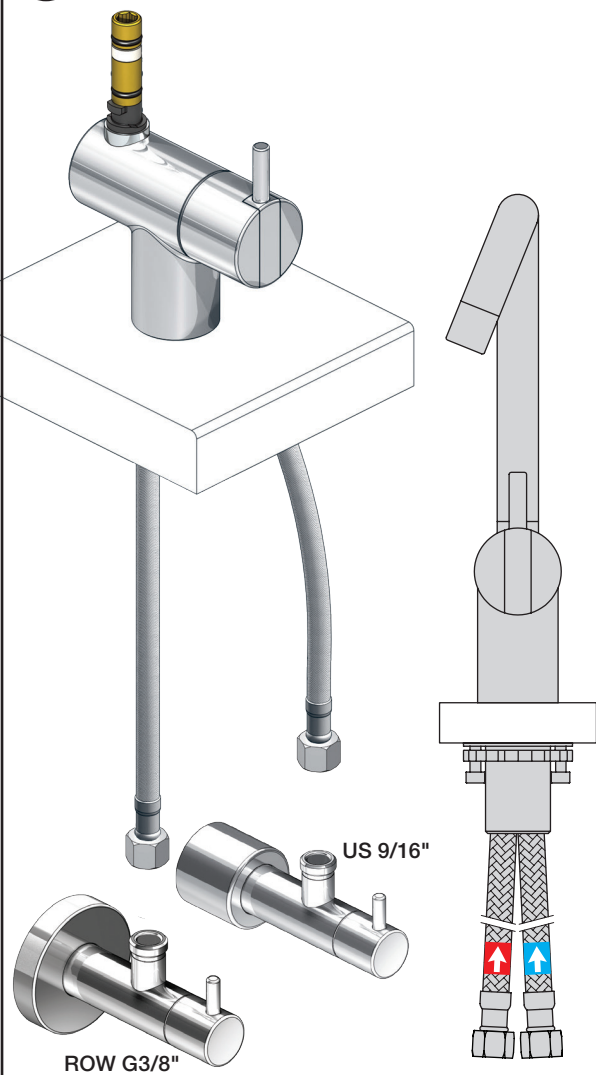

VOLA KV1

Fitting instruction
 Montageanleitung
 Monteringsvejledning
 Monteringsvægledning
 Montage hanleiding
 Manuel de montage

04/00203
 04/00206

www.vola.com
 mnt_KV1_V3_40998778
 14-01-2025

A

Col. 02, 04, 05, 06, 08, 09,
 12, 14, 15, 16, 17, 18,
 19, 20, 21, 25, 27,
 60, 62, 63, 65, 66

5

KV1L/KV1M

Operation
Bedienung
Betjening

Bruk
Bediening
Fonctionnement

Colour: 02, 04, 05, 06, 08, 09, 12, 14, 15, 16, 17,
18, 19, 20, 21, 25, 27, 60, 62, 63, 65, 66

- NR.10/L/M: VR20, VR22, VR273/L/M, VR294, VR295
 VR17L4K: VR15P, VR16L4, VR17L (US Standard)
 VR17L5K: VR15P, VR16L5, VR17L
 VR17L9K: VR15P, VR16L9, VR17L
 VR17LSK: VR15P, VR16LS, VR17L
 VR30: VR15P, VR16L9, VR17L, VR29, 4xVR31, VR35, VR1902 (F40) (and KV1 from 1972 - 1996)
 VR132: VR15P, VR16L9, VR17L, 2xVR31, 2xVR558, VR1902 (2013 - 06. 2016)
 VR133: VR15P, VR16L9, VR17L, VR24, 4xVR31, VR113, VR1902 (1997 - 2012)
 VR230: VR15P, VR16L9, VR17L, 2xVR118, VR229, VR235, 4xVR558, VR1902 (06-2016 -)
 VR117K: VR116, VR117, VR118, 2xVR558, VR1902
 VR277K: VR22, VR269, VR277
 VR297/L/M: VR20, VR22, VR269, VR273/L/M, VR277, VR294, VR295, VR296
 VR433: VR261, VR263, VR440, VR442, 2xVR444