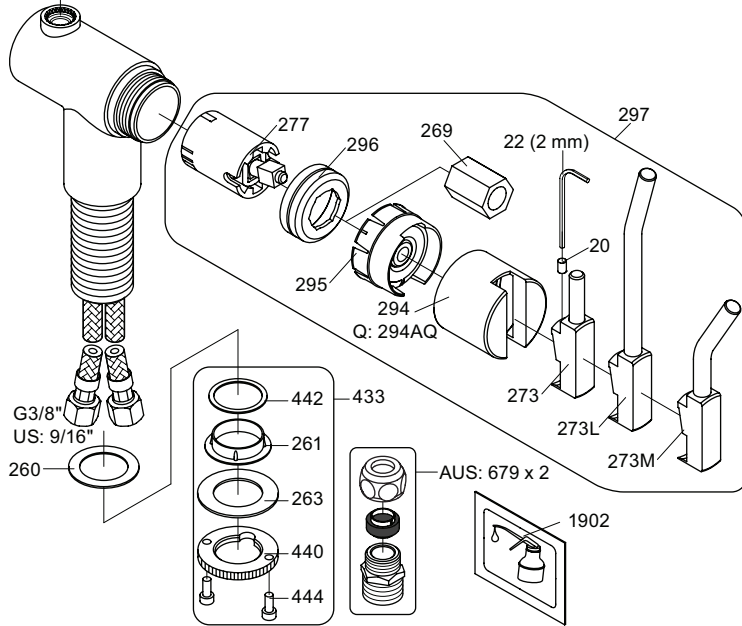

5

KV1L/KV1M

Operation
Bedienung
Betjening

Bruk
Bediening
Fonctionnement

Colour: 02, 04, 05, 06, 08, 09, 12, 14, 15, 16, 17,
18, 19, 20, 21, 25, 27, 60, 62, 63, 65, 66

- NR.10/L/M: VR20, VR22, VR273/L/M, VR294, VR295
 VR17L4K: VR15P, VR16L4, VR17L (US Standard)
 VR17L5K: VR15P, VR16L5, VR17L
 VR17L9K: VR15P, VR16L9, VR17L
 VR17LSK: VR15P, VR16LS, VR17L
 VR30: VR15P, VR16L9, VR17L, VR29, 4xVR31, VR35, VR1902 (F40) (and KV1 from 1972 - 1996)
 VR132: VR15P, VR16L9, VR17L, 2xVR31, 2xVR558, VR1902 (2013 - 06. 2016)
 VR133: VR15P, VR16L9, VR17L, VR24, 4xVR31, VR113, VR1902 (1997 - 2012)
 VR230: VR15P, VR16L9, VR17L, 2xVR118, VR229, VR235, 4xVR558, VR1902 (06-2016 -)
 VR117K: VR116, VR117, VR118, 2xVR558, VR1902
 VR277K: VR22, VR269, VR277
 VR297/L/M: VR20, VR22, VR269, VR273/L/M, VR277, VR294, VR295, VR296
 VR433: VR261, VR263, VR440, VR442, 2xVR444