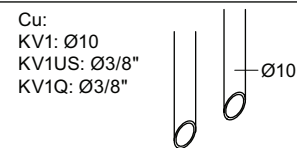

5

KV1L/KV1M

Operation
Bedienung
Betjening

Bruk
Bediening
Fonctionnement

Colour: 02, 04, 05, 06, 08, 09, 12, 14, 15, 16, 17,
18, 19, 20, 21, 25, 27, 60, 62, 63, 65, 66

- NR.10/L/M: VR20, VR22, VR273/L/M, VR294, VR295
 VR17L4K: VR15P, VR16L4, VR17L (US Standard)
 VR17L5K: VR15P, VR16L5, VR17L
 VR17L9K: VR15P, VR16L9, VR17L
 VR17LSK: VR15P, VR16LS, VR17L
 VR30: VR15P, VR16L9, VR17L, VR29, 4xVR31, VR35, VR1902 (F40) (and KV1 from 1972 - 1996)
 VR132: VR15P, VR16L9, VR17L, 2xVR31, 2xVR558, VR1902 (2013 - 06. 2016)
 VR133: VR15P, VR16L9, VR17L, VR24, 4xVR31, VR113, VR1902 (1997 - 2012)
 VR230: VR15P, VR16L9, VR17L, 2xVR118, VR229, VR235, 4xVR558, VR1902 (06-2016 -)
 VR117K: VR116, VR117, VR118, 2xVR558, VR1902
 VR277K: VR22, VR269, VR277
 VR297/L/M: VR20, VR22, VR269, VR273/L/M, VR277, VR294, VR295, VR296
 VR433: VR261, VR263, VR440, VR442, 2xVR444