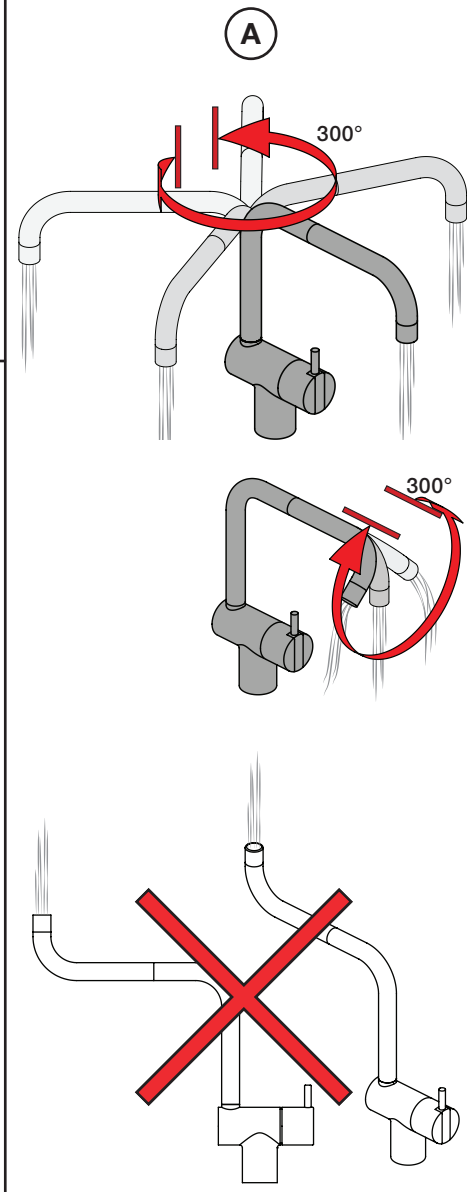

5

KV1L/KV1M

Operation
Bedienung
Betjening

Bruk
Bediening
Fonctionnement

Colour: 02, 04, 05, 06, 08, 09, 12, 14, 15, 16, 17,
18, 19, 20, 21, 25, 27, 60, 62, 63, 65, 66

- NR.10/L/M: VR20, VR22, VR273/L/M, VR294, VR295
 VR17L4K: VR15P, VR16L4, VR17L (US Standard)
 VR17L5K: VR15P, VR16L5, VR17L
 VR17L9K: VR15P, VR16L9, VR17L
 VR17LSK: VR15P, VR16LS, VR17L
 VR30: VR15P, VR16L9, VR17L, VR29, 4xVR31, VR35, VR1902 (F40) (and KV1 from 1972 - 1996)
 VR132: VR15P, VR16L9, VR17L, 2xVR31, 2xVR558, VR1902 (2013 - 06. 2016)
 VR133: VR15P, VR16L9, VR17L, VR24, 4xVR31, VR113, VR1902 (1997 - 2012)
 VR230: VR15P, VR16L9, VR17L, 2xVR118, VR229, VR235, 4xVR558, VR1902 (06-2016 -)
 VR117K: VR116, VR117, VR118, 2xVR558, VR1902
 VR277K: VR22, VR269, VR277
 VR297/L/M: VR20, VR22, VR269, VR273/L/M, VR277, VR294, VR295, VR296
 VR433: VR261, VR263, VR440, VR442, 2xVR444