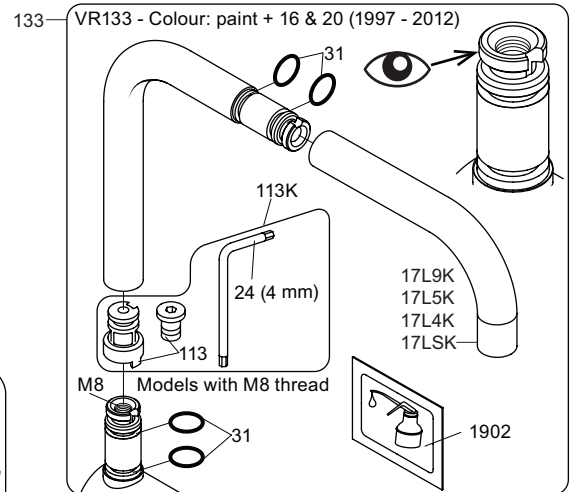

5

KV1L/KV1M

Operation
Bedienung
Betjening

Bruk
Bediening
Fonctionnement

Colour: 02, 04, 05, 06, 08, 09, 12, 14, 15, 16, 17,
18, 19, 20, 21, 25, 27, 60, 62, 63, 65, 66

- NR.10/L/M: VR20, VR22, VR273/L/M, VR294, VR295
 VR17L4K: VR15P, VR16L4, VR17L (US Standard)
 VR17L5K: VR15P, VR16L5, VR17L
 VR17L9K: VR15P, VR16L9, VR17L
 VR17LSK: VR15P, VR16LS, VR17L
 VR30: VR15P, VR16L9, VR17L, VR29, 4xVR31, VR35, VR1902 (F40) (and KV1 from 1972 - 1996)
 VR132: VR15P, VR16L9, VR17L, 2xVR31, 2xVR558, VR1902 (2013 - 06. 2016)
 VR133: VR15P, VR16L9, VR17L, VR24, 4xVR31, VR113, VR1902 (1997 - 2012)
 VR230: VR15P, VR16L9, VR17L, 2xVR118, VR229, VR235, 4xVR558, VR1902 (06-2016 -)
 VR117K: VR116, VR117, VR118, 2xVR558, VR1902
 VR277K: VR22, VR269, VR277
 VR297/L/M: VR20, VR22, VR269, VR273/L/M, VR277, VR294, VR295, VR296
 VR433: VR261, VR263, VR440, VR442, 2xVR444