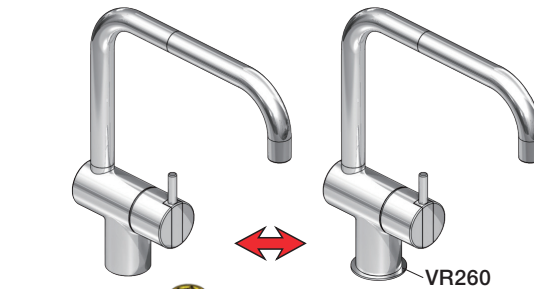

VOLA KV1

Fitting instruction
Montageanleitung
Monteringsvejledning
Monteringsvægledning
Montage hanleiding
Manuel de montage

04/00203
04/00206

www.vola.com
mnt_KV1_V3_40998778
14-01-2025

A

Col. 02, 04, 05, 06, 08, 09,
12, 14, 15, 16, 17, 18,
19, 20, 21, 25, 27,
60, 62, 63, 65, 66

B

Col. 40, 61, 64, 70

Data, 3 Bar /43.5 Psi:

	l/min.	Gal/min.
KV1:	9,0	2.4
KV1US:	4,5	1.2

Max. 65°C, 150°F

1

3